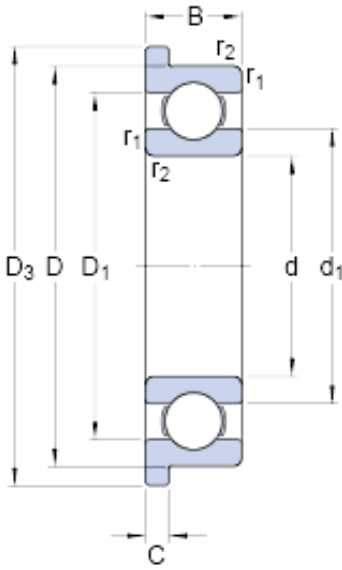

NTN Bearing Rolamentos do Brasil Ltda.

7 mm x 13 mm x 3 mm skf W 627 XR Deep groove ball bearings

Bearing No. W 627 XR

W 627 XR Bearing 2D drawings and 3D CAD models

Size	13x7x3 mm
Bore Diameter	13 mm
Outer Diameter	7 mm
Width	3 mm
d	7 mm
D	13 mm
B	3 mm
d ₁	9.35 mm
D ₁	11.5 mm
D ₃	14.2 mm
C	0.6 mm
r _{1,2} - min.	0.2 mm
d _a - min.	8.6 mm
r _a - max.	0.2 mm
Basic dynamic load rating - C	0.312 kN
Basic static load rating - C ₀	0.143 kN
Fatigue load limit - P _u	0.006 kN
Reference speed	100000 r/min
Limiting speed	63000 r/min
Calculation factor - k _r	0.03
Calculation factor - f ₀	8.3
d ₁	9.35 mm
D ₁	11.15 mm
D ₃	14.2 mm

NTN Bearing Rolamentos do Brasil Ltda.

$r_{1,2}$ min.	0.2 mm
d_a min.	8.6 mm
r_a max.	0.2 mm
Basic dynamic load rating C	0.312 kN
Basic static load rating C_0	0.143 kN
Fatigue load limit P_u	0.006 kN
Calculation factor k_r	0.03
Calculation factor f_0	8.3
Mass bearing	0.0017 kg