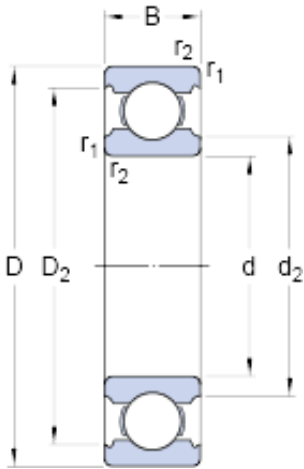

NTN Bearing Rolamentos do Brasil Ltda.

20 mm x 37 mm x 9 mm skf W 61904 Deep groove ball bearings

Bearing No. W 61904

W 61904 Bearing 2D drawings and 3D CAD models

Size	37x20x9 mm
Bore Diameter	37 mm
Outer Diameter	20 mm
Width	9 mm
d	20 mm
D	37 mm
B	9 mm
d ₂	23.65 mm
D ₂	33.5 mm
r _{1,2} - min.	0.3 mm
d _a - min.	22 mm
D _a - max.	35 mm
r _a - max.	0.3 mm
Basic dynamic load rating - C	5.5 kN
Basic static load rating - C ₀	3.6 kN
Fatigue load limit - P _u	0.156 kN
Reference speed	43000 r/min
Limiting speed	26000 r/min
Calculation factor - k _r	0.025
Calculation factor - f ₀	14.7
d ₂	23.65 mm
D ₂	33.5 mm
r _{1,2} min.	0.3 mm
d _a min.	22 mm

NTN Bearing Rolamentos do Brasil Ltda.

D_a max.	35 mm
r_a max.	0.3 mm
Basic dynamic load rating C	5.53 kN
Basic static load rating C_0	3.65 kN
Fatigue load limit P_u	0.156 kN
Calculation factor k_r	0.025
Calculation factor f_0	14.7
Mass bearing	0.033 kg