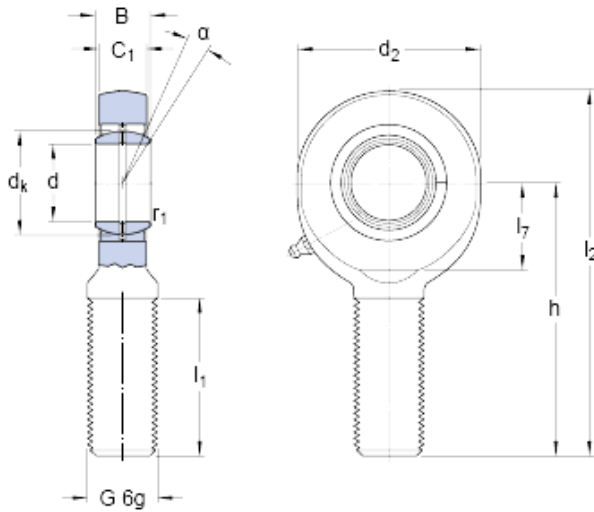

NTN Bearing Rolamentos do Brasil Ltda.

skf SA 60 ES Spherical plain bearings and rod ends with a male thread

Bearing No. SA 60 ES

d	60 mm
d ₂ max.	137 mm
B	44 mm
G	M 60x4
C ₁ max.	39 mm
h	225 mm
	6 °
d _k	80 mm
l ₁ min.	120 mm
l ₂ max.	296 mm
l ₇ min.	73 mm
r ₁ min.	1 mm
Basic dynamic load rating C	245 kN
Basic static load rating C ₀	360 kN
Specific dynamic load factor K	100 N/mm ²
Material constant K _M	330
Mass rod end	6.25 kg

SA 60 ES Bearing 2D drawings and 3D CAD models