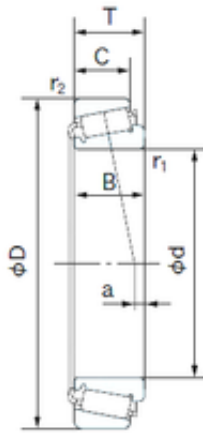

# NTN Bearing Rolamentos do Brasil Ltda.

Timken SKF Bearing, NSK NTN Koyo Bearing  
 NACHI Spherical/Taper/Cylindrical Tapered  
 Roller Bearings 15101/15245 15100/15245  
 15102/15245 15100/15244 15101/15244

Bearing No. 15101/15245

15101/15245 Bearing 2D drawings and 3D CAD models

Size	25.400x62x19.050 mm
Bore Diameter	25.400 mm
Outer Diameter	62.000 mm
Width	19.050 mm
d	25.400 mm
D	62.000 mm
T	19.050 mm
B	20.638 mm
C	14.288 mm
a	5.8 mm
r1 min.	0.8 mm
r2 min.	1.3 mm
Weight	0,295 Kg
Basic dynamic load rating (C)	45000 kN
Basic static load rating (C0)	54500 kN
(Grease) Lubrication Speed	6000 r/min
(Oil) Lubrication Speed	8000 r/min
Calculation factor (e)	0.35
Calculation factor (Y0)	0.94